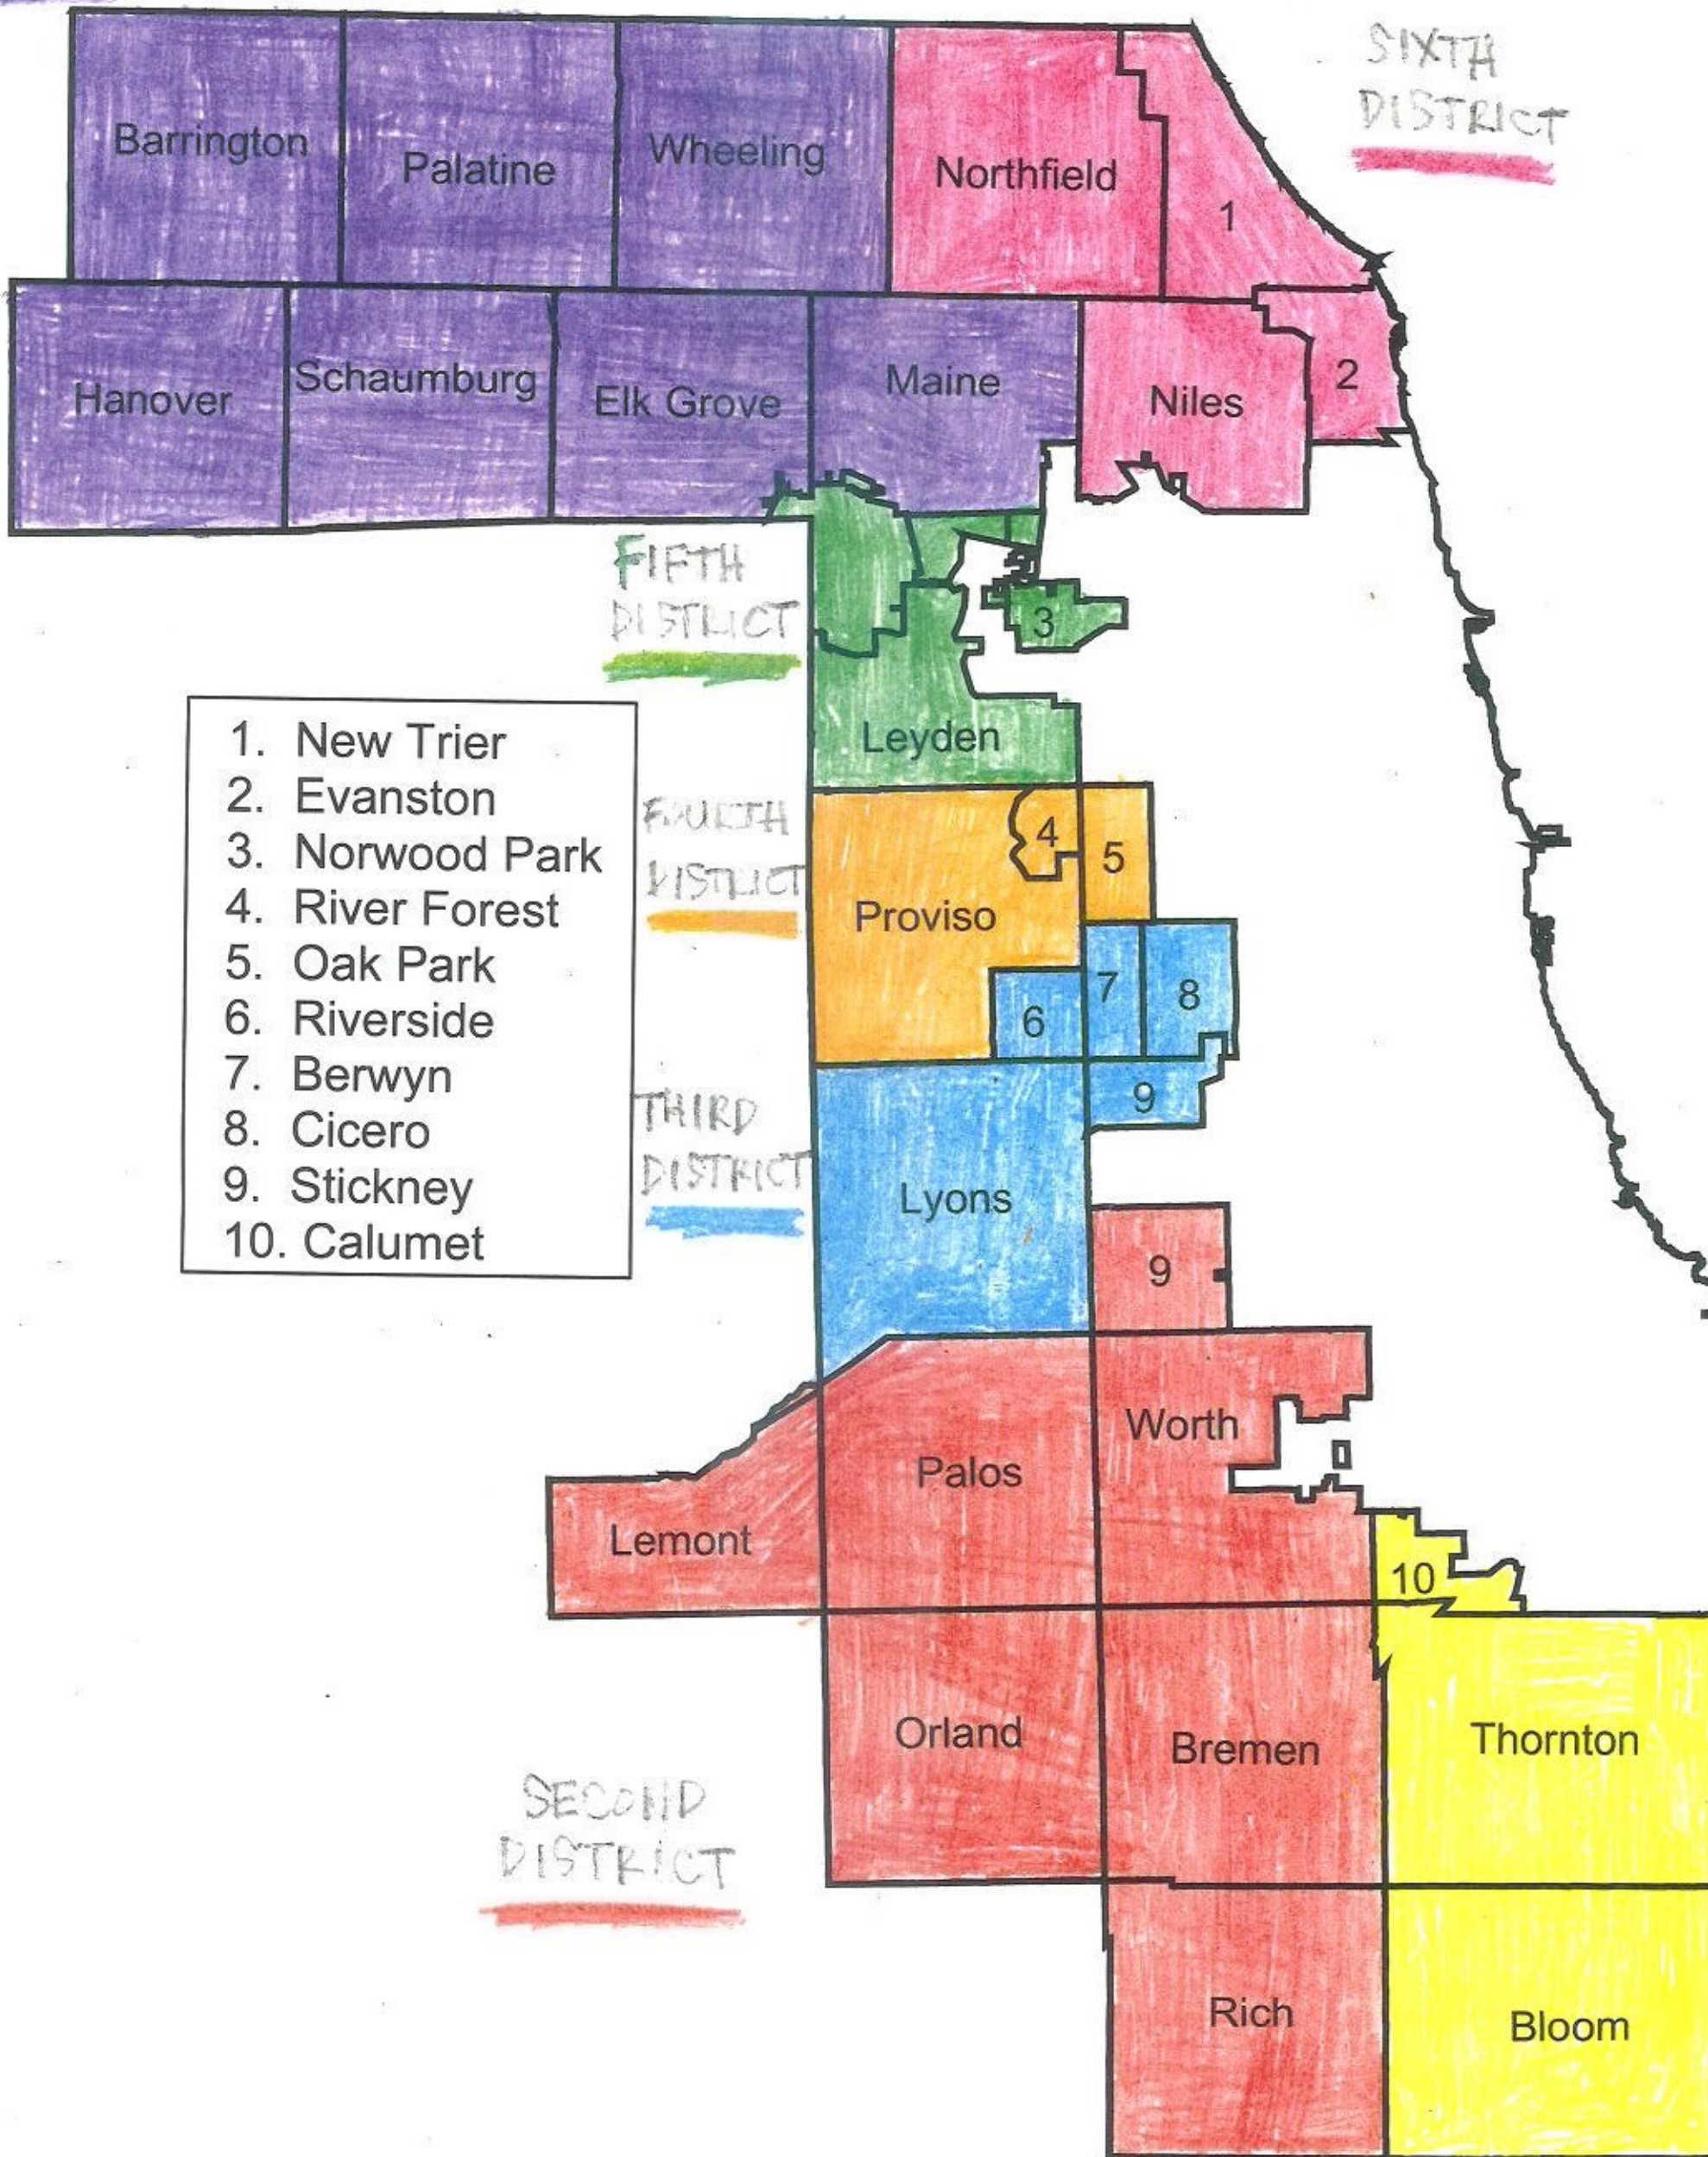

THIS IS A REMAP PROPOSAL FOR ELEVEN CONGRESSIONAL DISTRICTS FOR THE NORTHEAST PART OF THE STATE OF ILLINOIS, IT ATTEMPTS TO KEEP DISTRICTS COMPACT AND CONTIGUOUS.

SEVEN OF THE DISTRICTS ARE IN COOK COUNTY, SIX DISTRICTS RUN FROM THE CITY INTO THE SUBURBS, WITH ONLY A FEW EXCEPTIONS WARDS ARE NOT SPLIT INTO MULTIPLE DISTRICTS, SUBURBAN TOWNSHIP BOUNDARIES ARE RESPECTED, THE SEVENTH DISTRICT LIES WHOLLY WITHIN THE NORTH-WEST COOK COUNTY DISTRICTS. THE REMAP RESPECTS CURRENT PREFERENCES AND ALLOWS FOR A SECOND LATINO

DISTRICT.

FOUR DISTRICTS ARE LOCATED
WITHIN THE COLLAR COUNTIES. NO
DISTRICT BLEEDS INTO MORE THAN
TWO COUNTIES.

ALTHOUGH THIS MAP WILL NOT
CHANGE IN PARTY MAKEUP, IT WILL
CREATE STRONGER COMMUNITIES
WHOSE VOICES WILL NOT BE DILUTED
THROUGH GERRYMANDERING.

3 800

GANEER

3 215

BOUR BONNAIS

40 137

TOTAL

720 386

WARD MAP OF THE CITY OF CHICAGO

Cook County Townships

1. New Trier
2. Evanston
3. Norwood Park
4. River Forest
5. Oak Park
6. Riverside
7. Berwyn
8. Cicero
9. Stickney
10. Calumet

EIGHTH DISTRICT

NINTH DISTRICT

TENTH DISTRICT

ELEVENTH DISTRICT