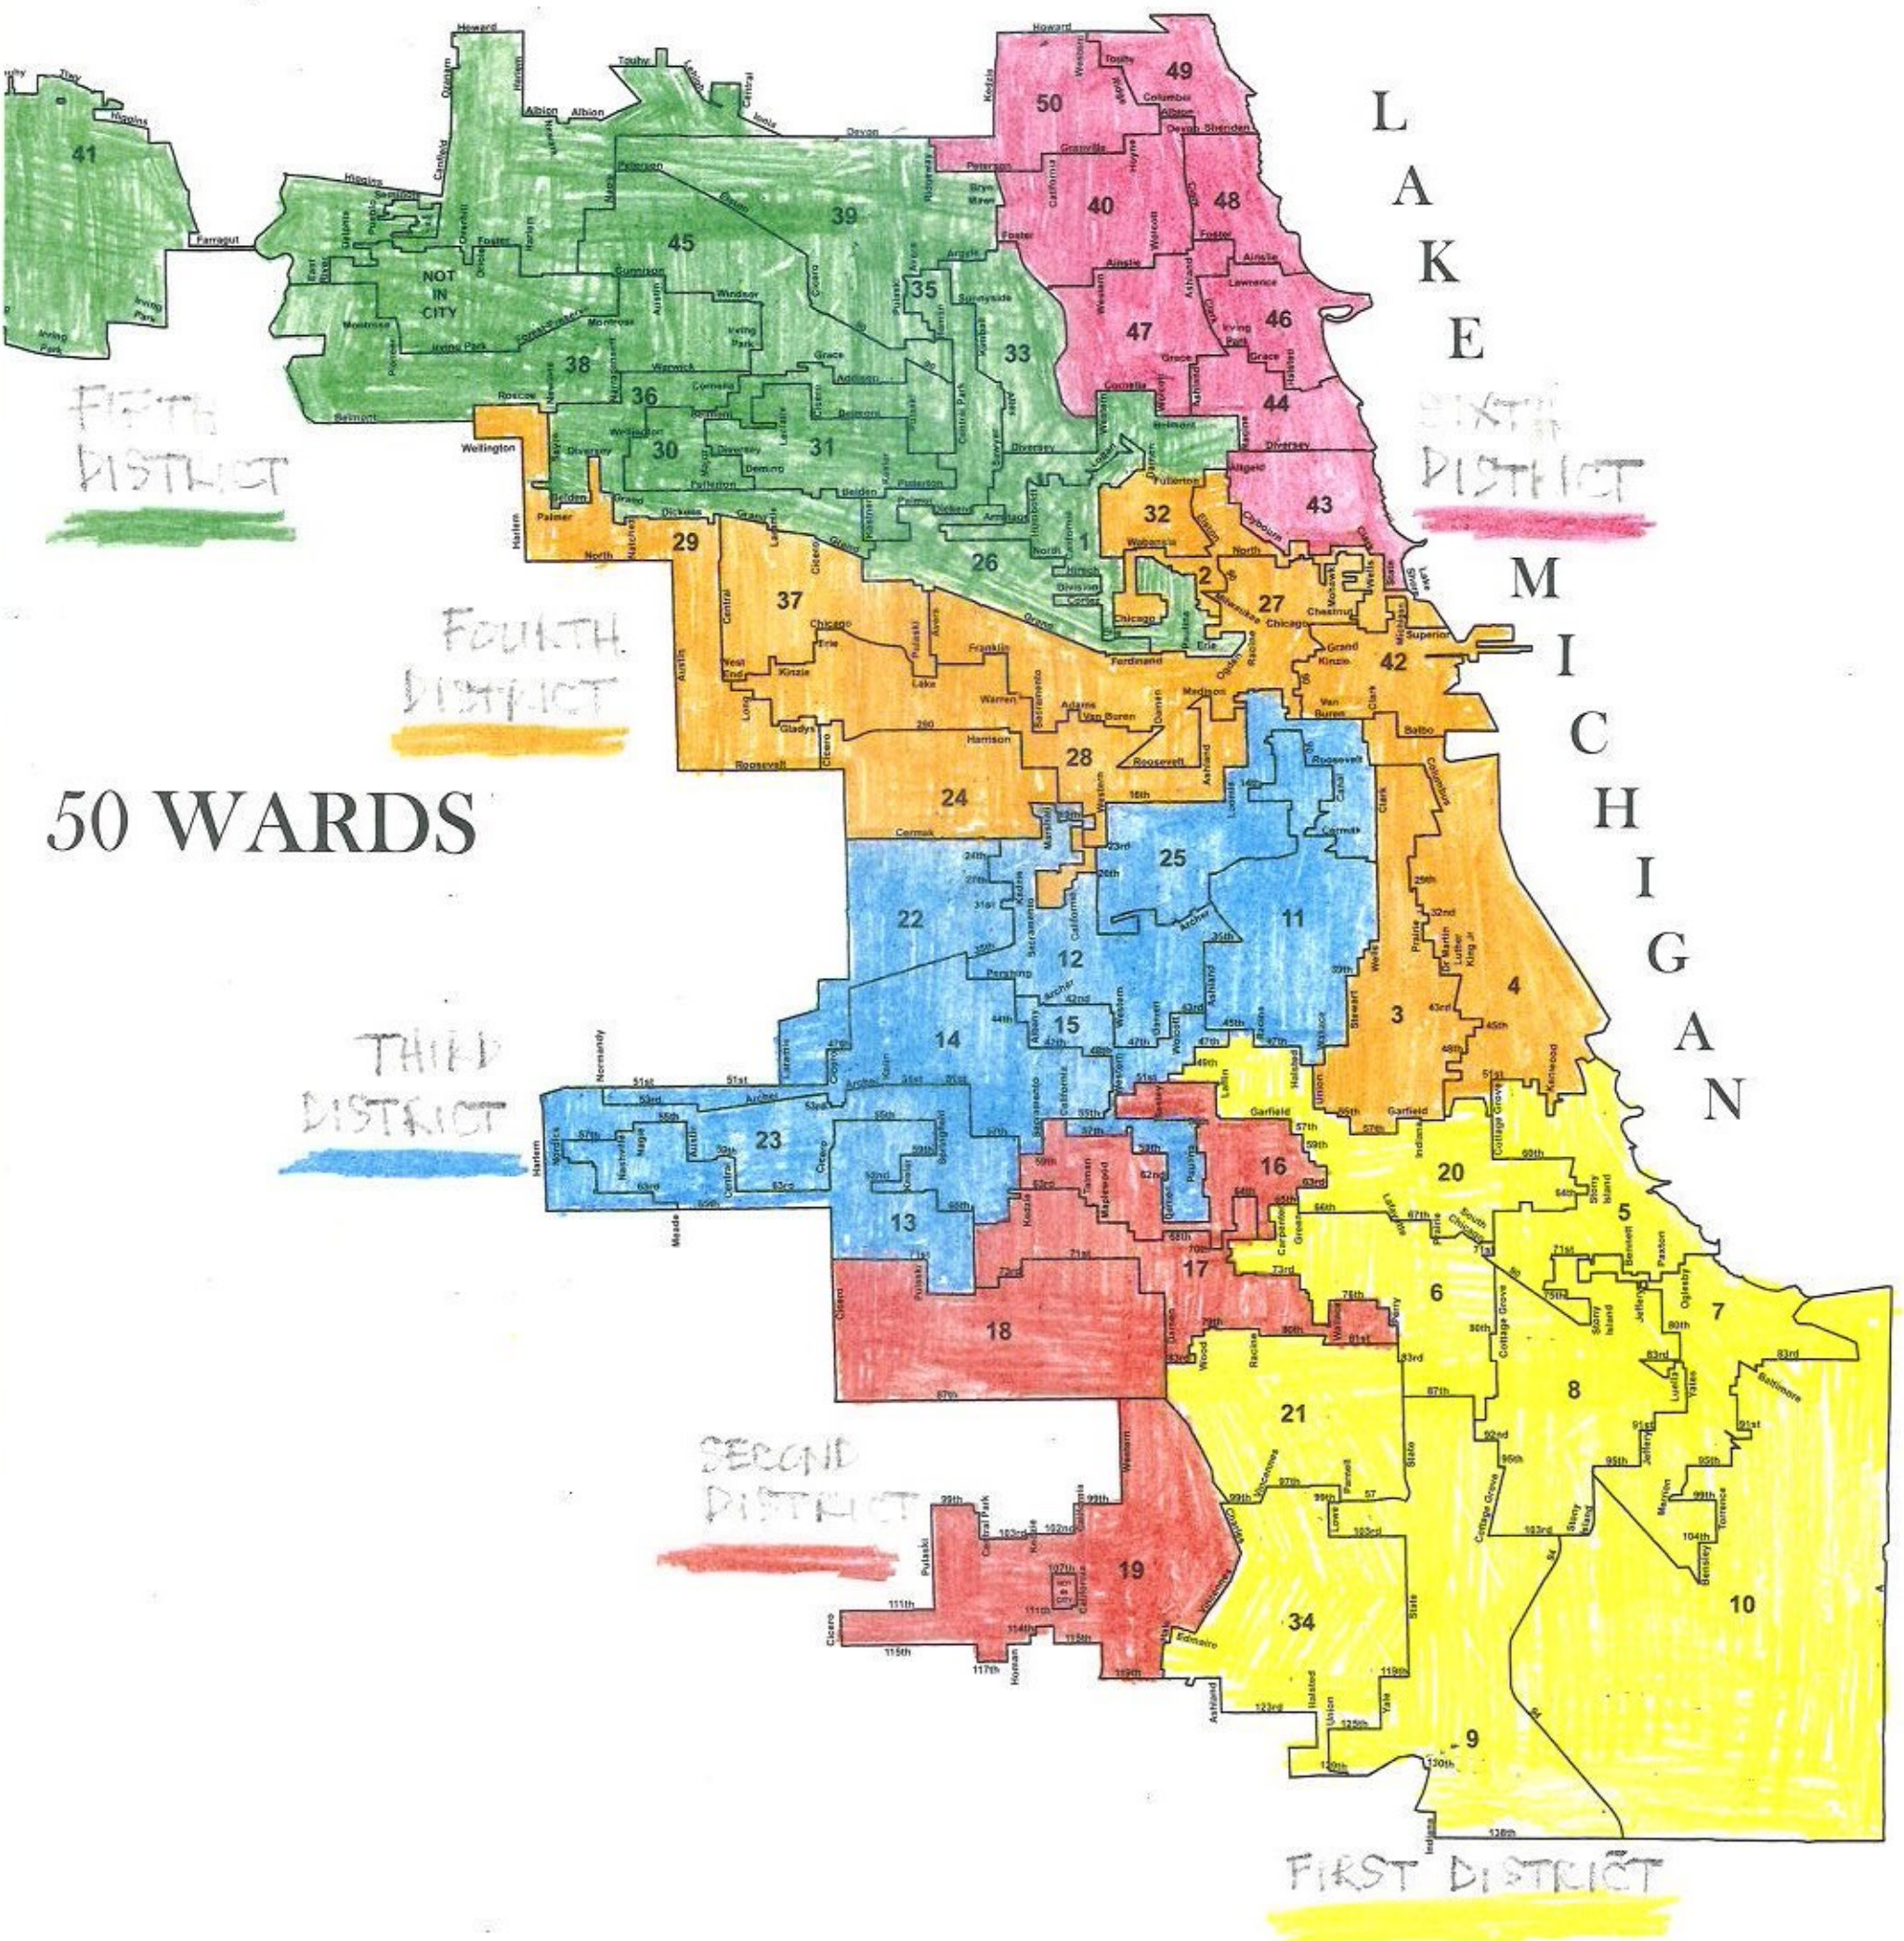

THIS IS A REMAP PROPOSAL FOR ELEVEN CONGRESSIONAL DISTRICTS FOR THE NORTHEAST PART OF THE STATE OF ILLINOIS, IT ATTEMPTS TO KEEP DISTRICTS COMPACT AND CONTIGUOUS.

SEVEN OF THE DISTRICTS ARE IN COOK COUNTY, SIX DISTRICTS RUN FROM THE CITY INTO THE SUBURBS, WITH ONLY A FEW EXCEPTIONS WARDS ARE NOT SPLIT INTO MULTIPLE DISTRICTS, SUBURBAN TOWNSHIP BOUNDARIES ARE RESPECTED, THE SEVENTH DISTRICT LIES WHOLLY WITHIN THE NORTH-WEST COOK COUNTY DISTRICTS. THE REMAP RESPECTS CURRENT PREFERENCES AND ALLOWS FOR A SECOND LATINO

879

MANTENO

11 185

SUMNER

910

YELLOWHEAD

2 700

MOMENCE

3 800

GANEER

3 215

BOUR BONNAIS

40 137

TOTAL

720 386

WARD MAP OF THE CITY OF CHICAGO

Cook County Townships

1. New Trier
2. Evanston
3. Norwood Park
4. River Forest
5. Oak Park
6. Riverside
7. Berwyn
8. Cicero
9. Stickney
10. Calumet

EIGHTH DISTRICT

NINTH DISTRICT

TENTH DISTRICT

ELEVENTH DISTRICT