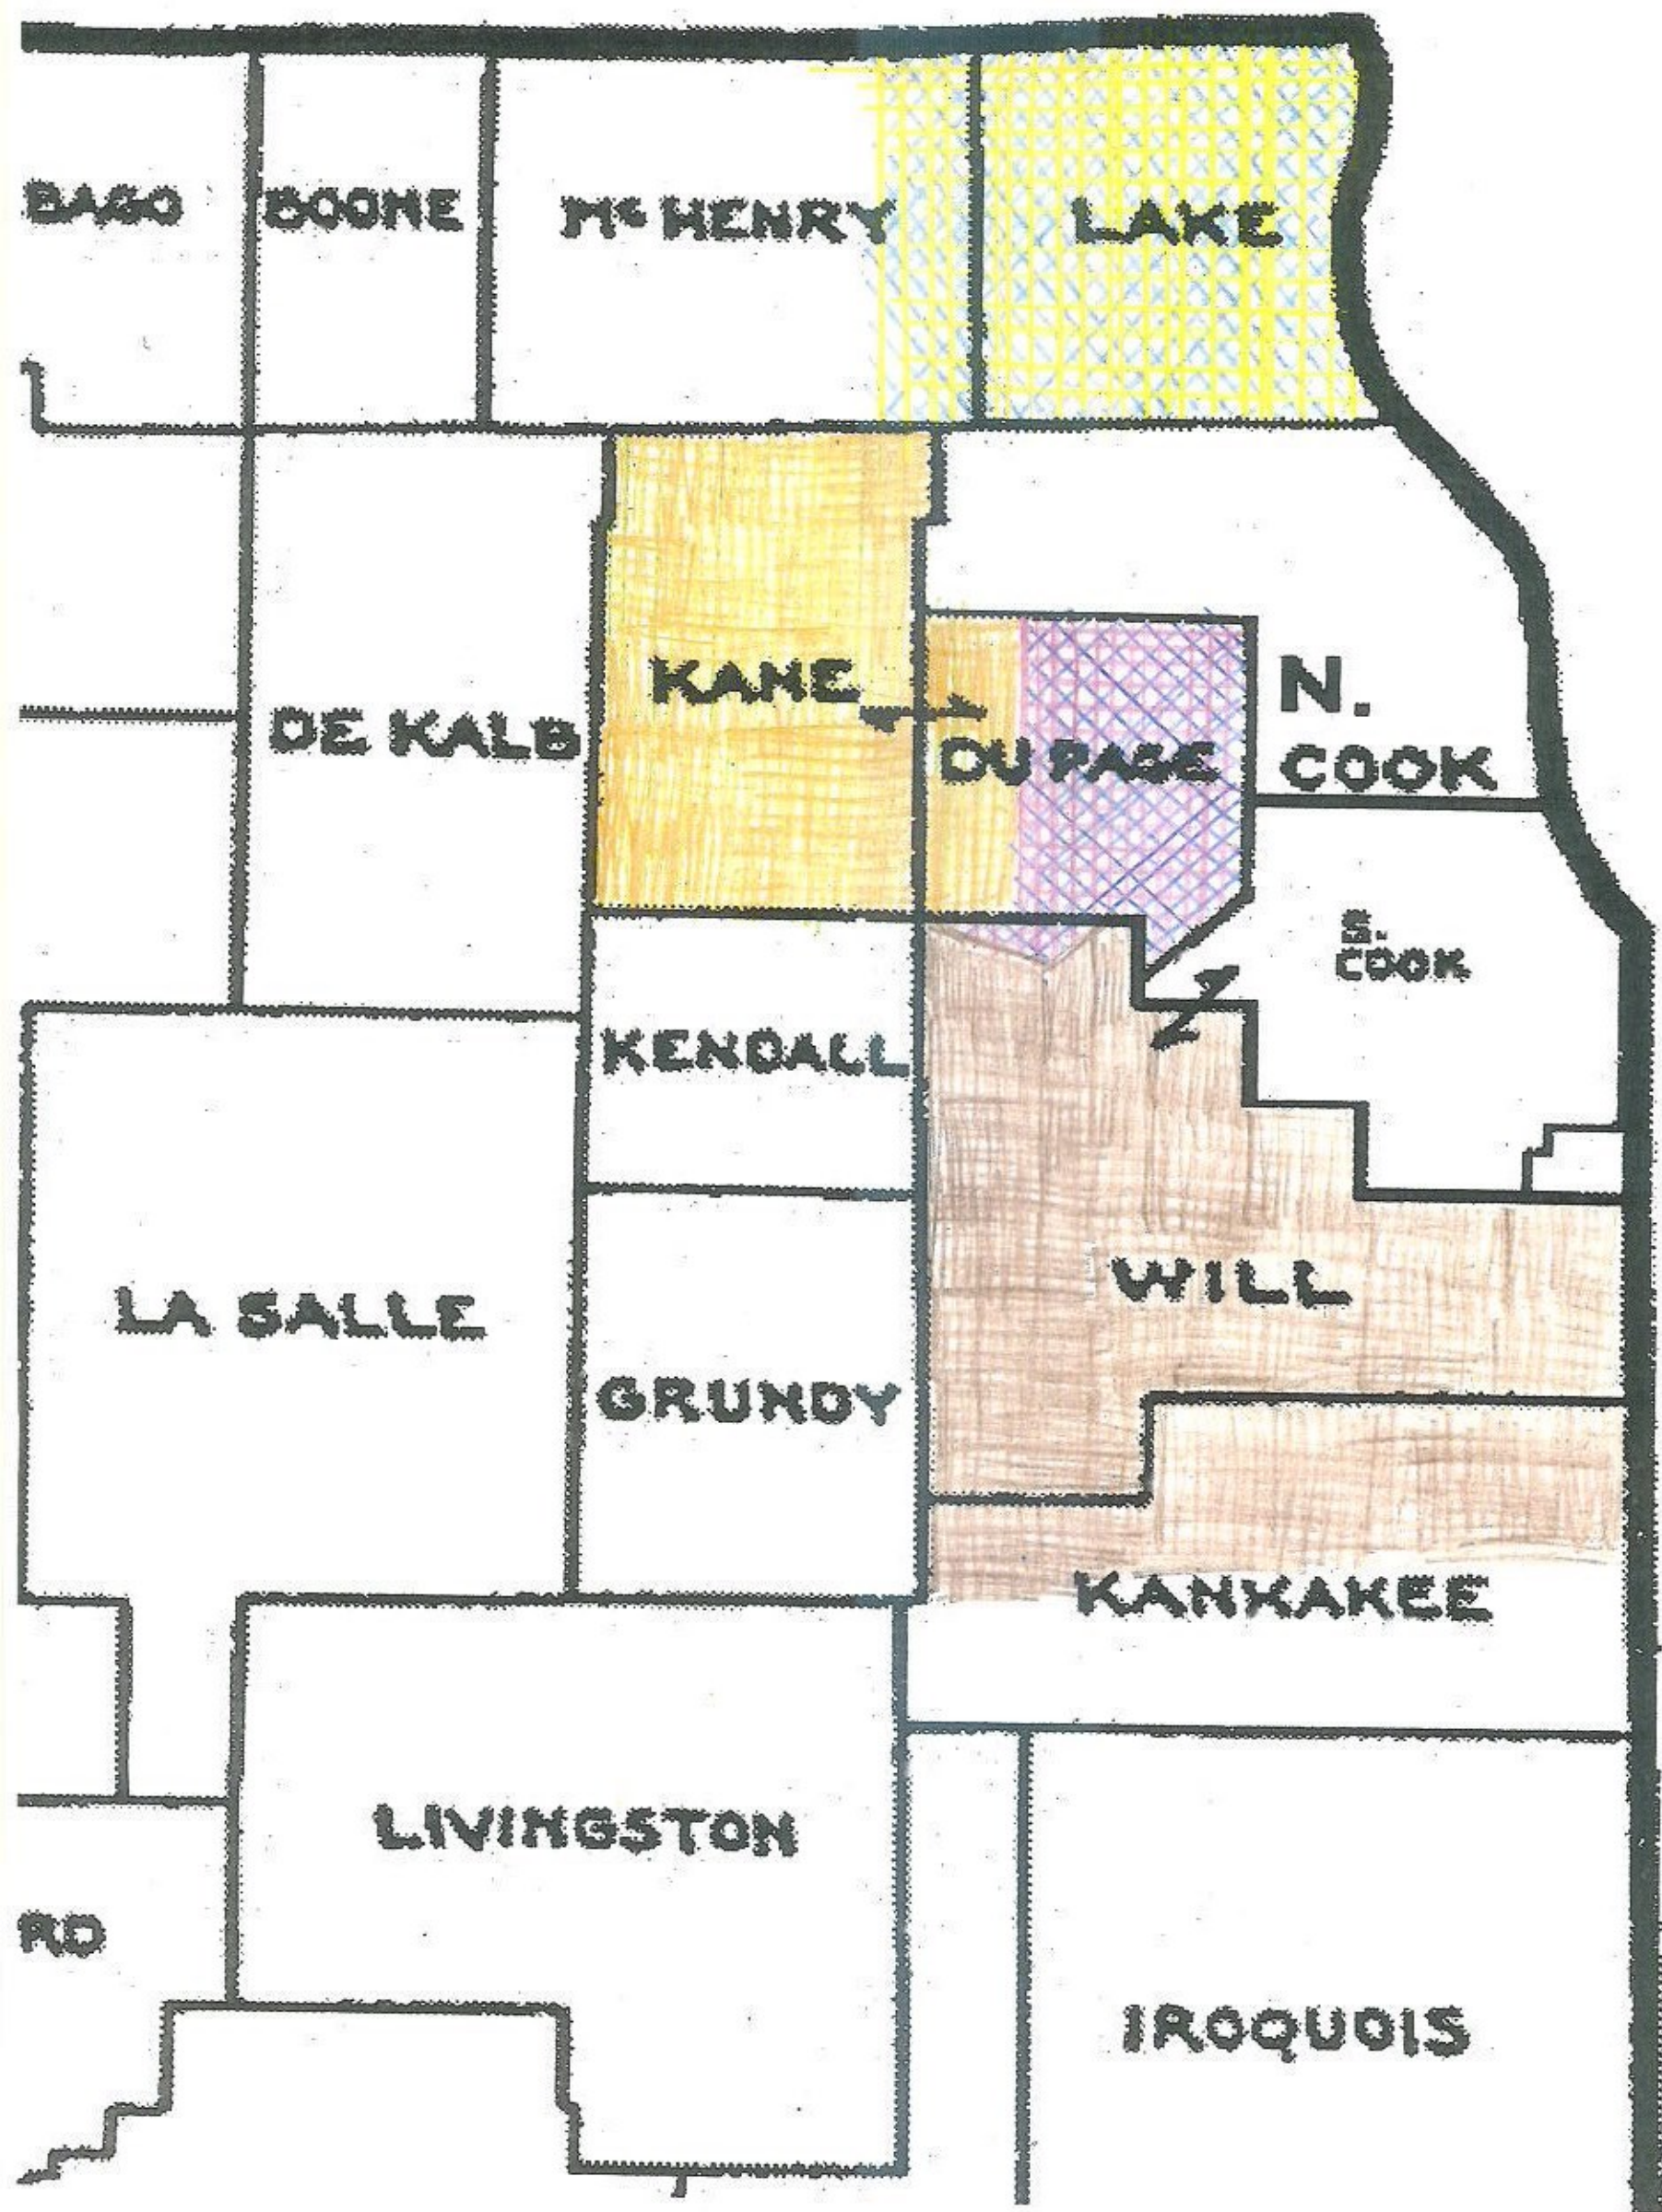

EIGHTH DISTRICT

NINTH DISTRICT

TENTH DISTRICT

ELEVENTH DISTRICT